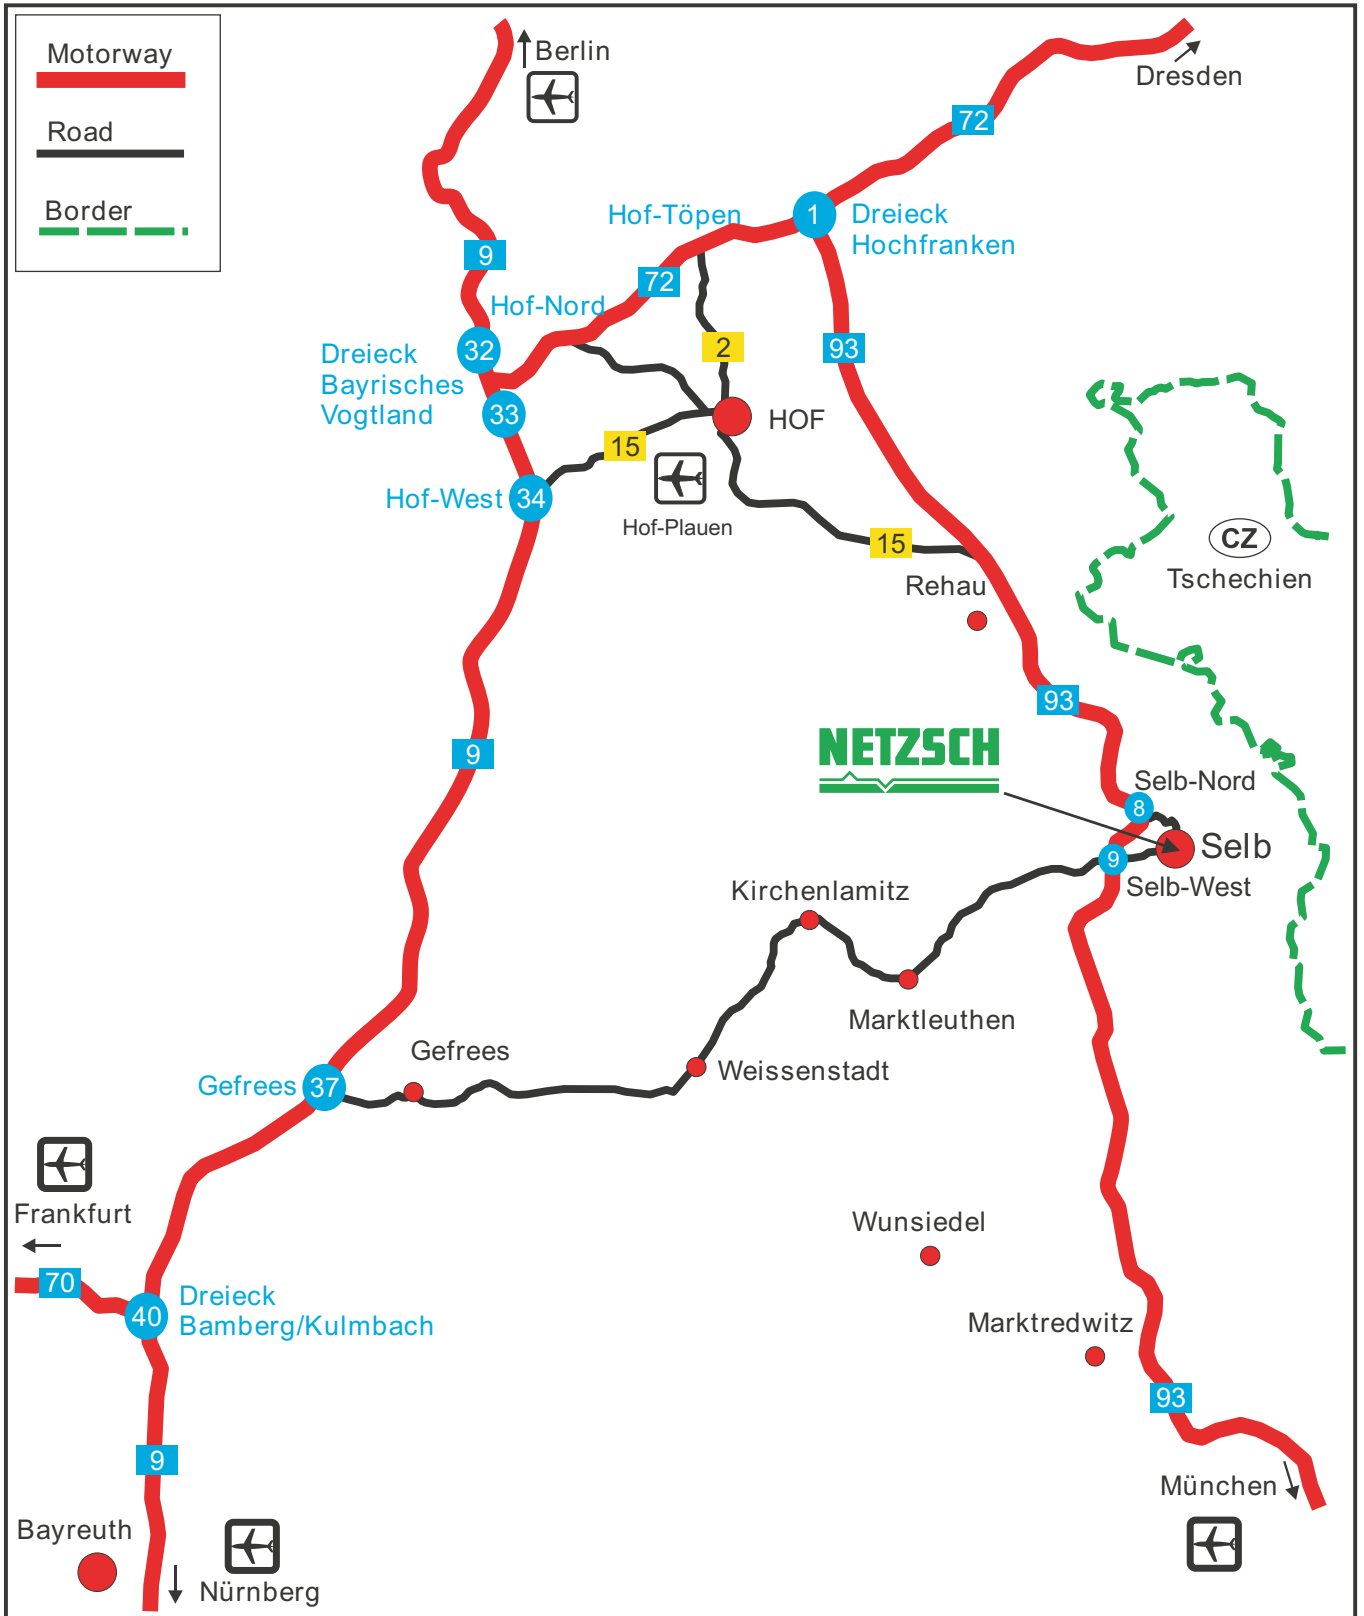

Journey to Selb

Journey to Selb

Arrival by car

If coming on the motorway A9 - "Munich - Nuremberg - Berlin", from the South and/or West:

Leave the A9 at exit "As Gefrees (37)" towards Gefrees, Schirnding, Selb, Weißenstadt and turn left. You pass Gefrees, Weißenstadt, Kirchenlamitz and Marktleuthen.

Then you will pass the town sign of Selb.

Go straight and pass 5 traffic lights. Turn left onto Wittelsbacherstraße at the 6th traffic light and follow the street until you reach the hilltop.

On the left side you will see Rosenthal AG with its "rainbow house"; NETZSCH-Gerätebau GmbH is located directly across the street from it.

Please park your car in front of the gate or in our court.

If coming on the motorway A93 - "Regensburg - Weiden - Hof" from the South:

Leave the A93 at exit "As Selb-Nord (8)" towards CZ, Selb-Nord, Hohenberg, Asch and turn left. Then you will pass the town sign of Selb.

Please park your car in front of the gate or in our court.

If coming from the motorway A9 or A72 to the motorway A93 - "Ad Hochfranken - Hof - Weiden - Regensburg" from the North and/or East:

Change the motorway at connection "Ad Hochfranken" onto A93 direction Regensburg and leave A93 at exit "As Selb-Nord (8)" towards CZ, Selb-Nord, Hohenberg, Asch and go straight.